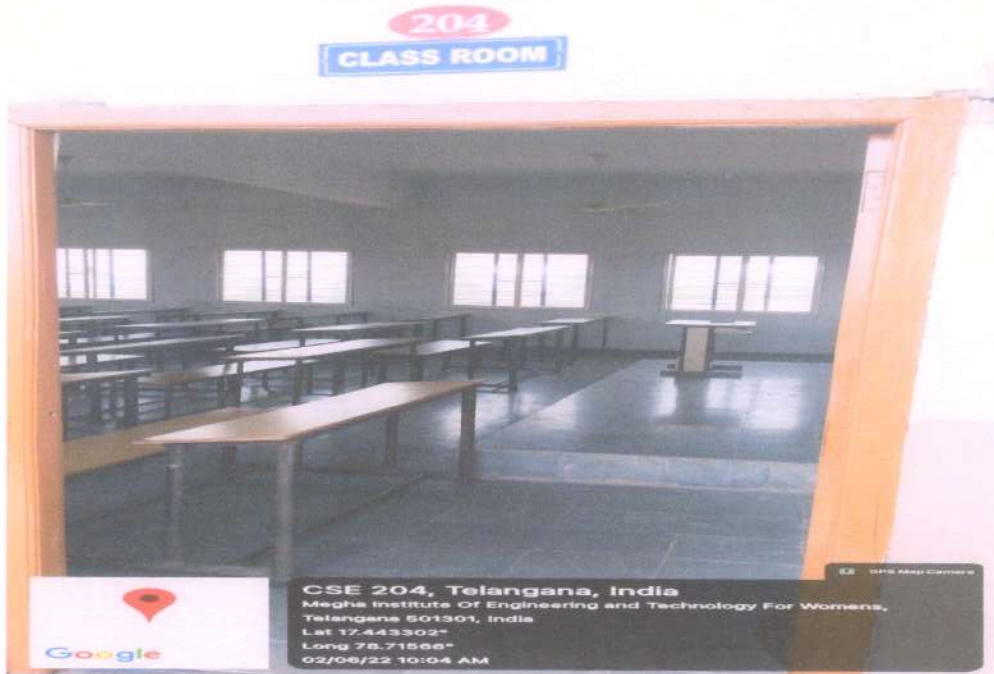

MEGHA INSTITUTE OF ENGINEERING AND TECHNOLOGY FOR WOMEN

(Approved by AICTE & Affiliated to JNTUH)

SY. NO. 7, EDULABAD (V), GHATKESAR (M), MEDCHAL (D), TELANGANA - 501301

CSE CLASSROOM

Usem
Principal
Megha Inst. of Engg. & Tech for Women
Edulabad, Ghatkesar (Mdl).
Medchal Dist-501 301