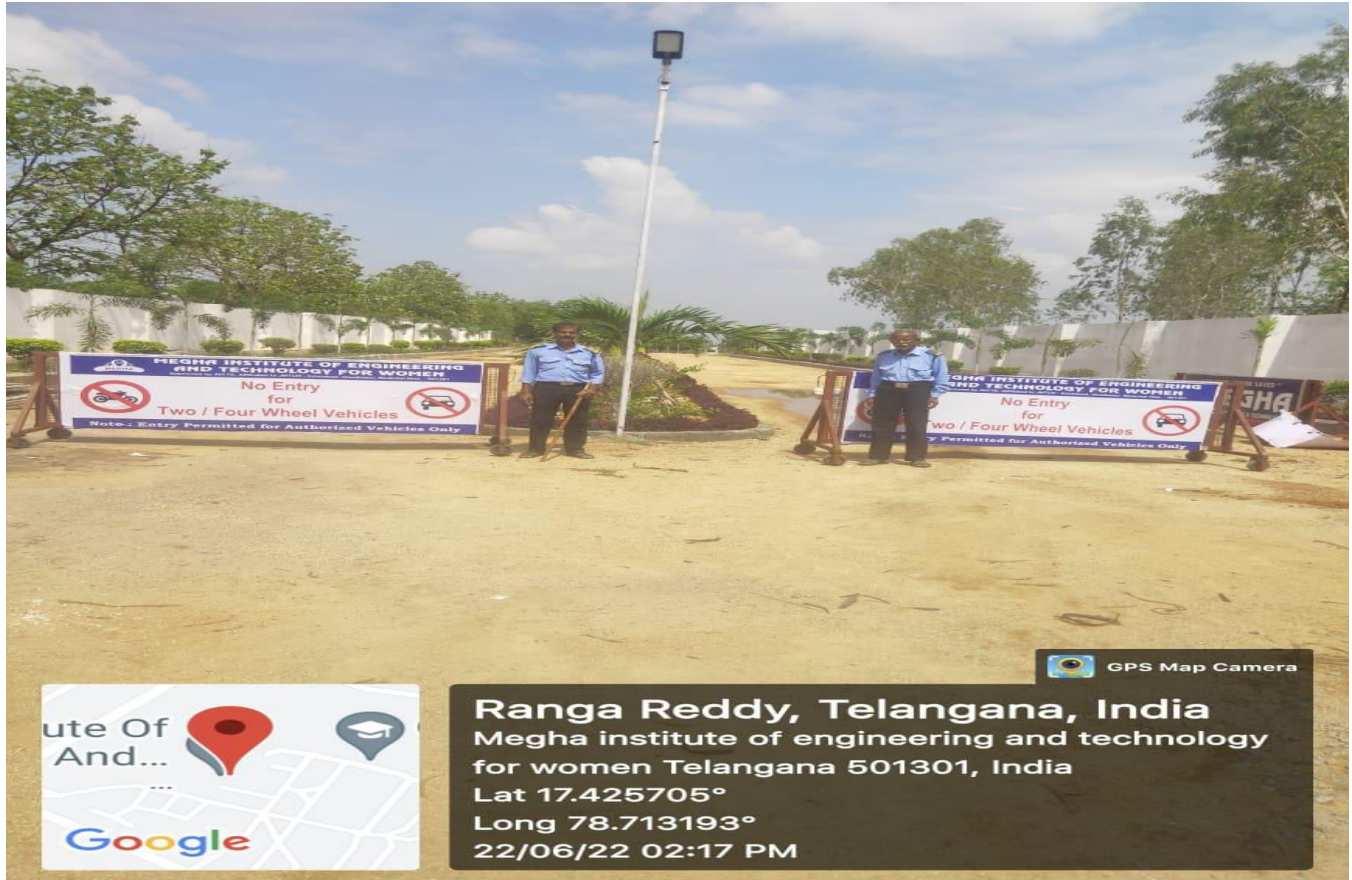

GREEN CAMPUS INITIATIVES

1. Restricted entry of Automobiles

About Restricted entry of Automobiles:

Barricades cautioning that entry are restricted for two and Four Wheel Automobiles at the entrance of the college campus. Professional Security guards have a thorough vigil in restricting the automobiles. Only the authorize personnel are given entry after scrutiny. The entry into the campus is made after entry in the register for outsider along with visitors ID card.

GREEN CAMPUS INITIATIVES

3. Pedestrians Friendly pathways

About Pedestrians Friendly pathways:

MIETW has made provisions at all the places in the campus for easy access. The garden, grounds, campus arena are provided with pedestrians friendly pathways for safe guarding greenery and maintaining the campus green and clean.