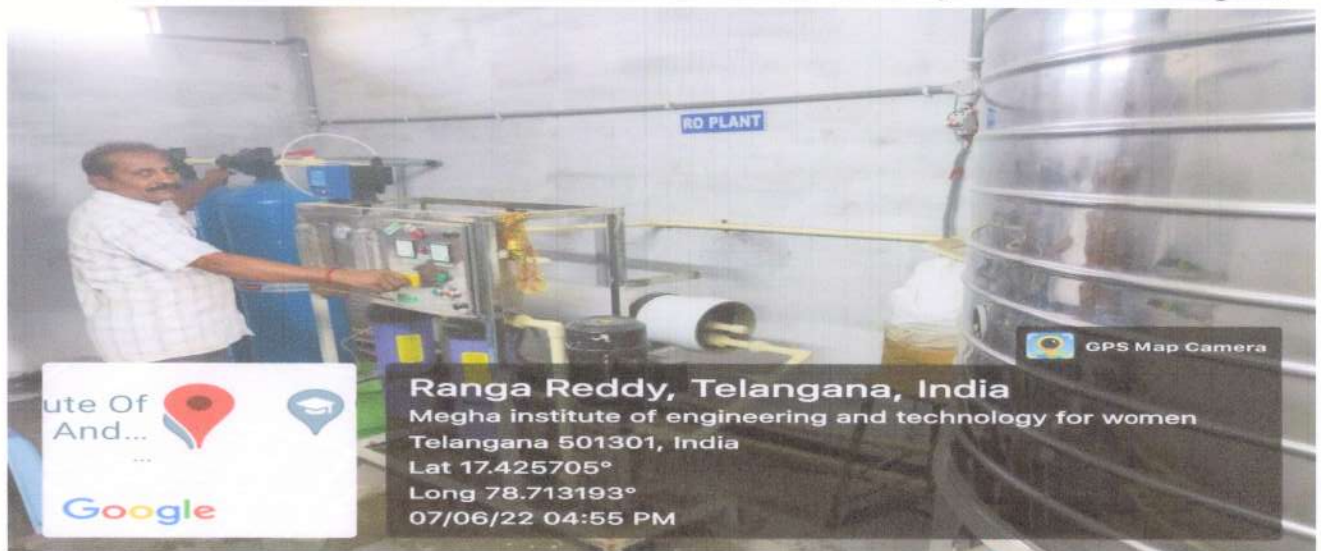

5. Maintenance of water bodies and distribution system in the campus.

Maintenance and distribution to the campus for RO water