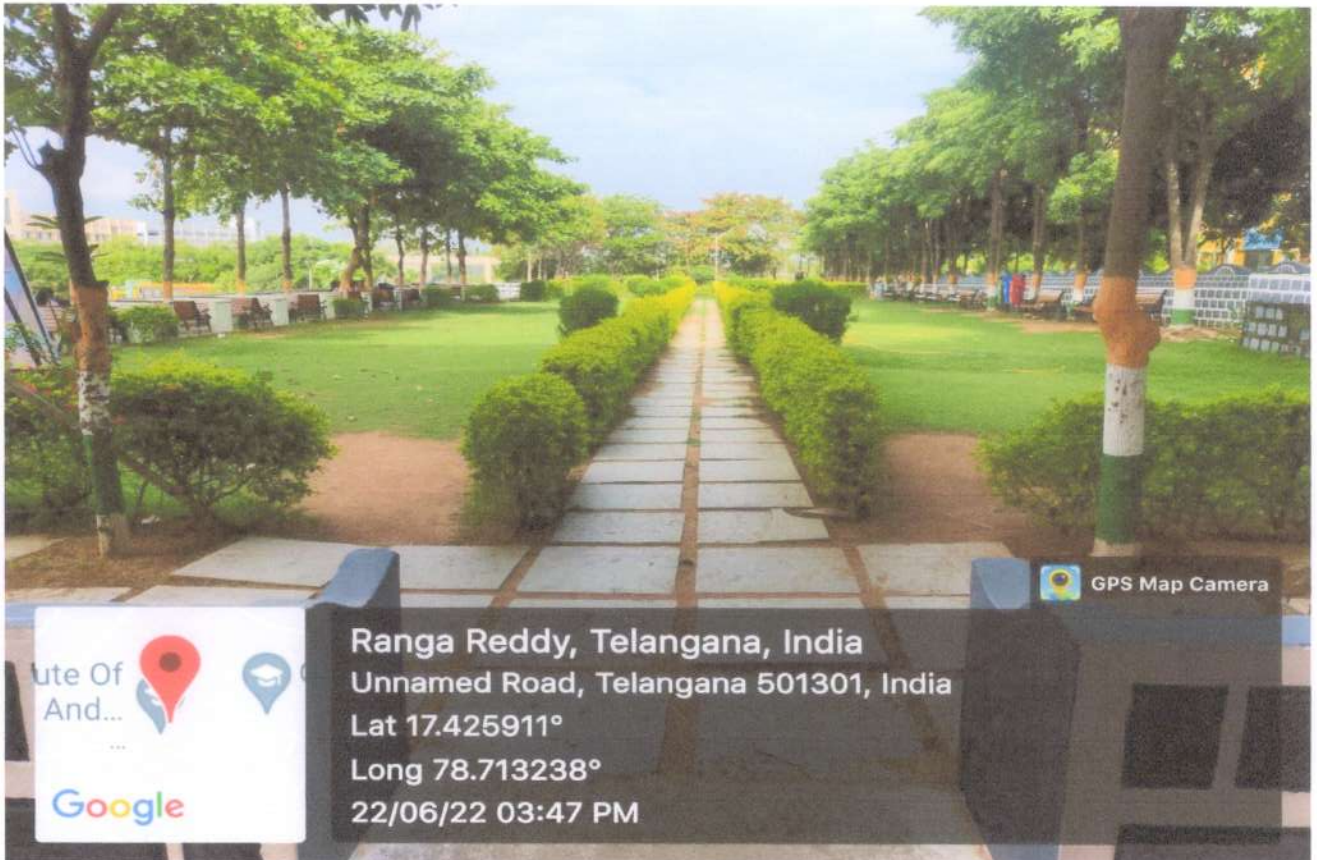

GREEN CAMPUS INITIATIVES

3. Pedestrians Friendly pathways

About Pedestrians Friendly pathways:

MIETW has made provisions at all the places in the campus for easy access. The garden, grounds, campus arena are provided with pedestrians friendly pathways for safe guarding greenery and maintaining the campus green and clean.