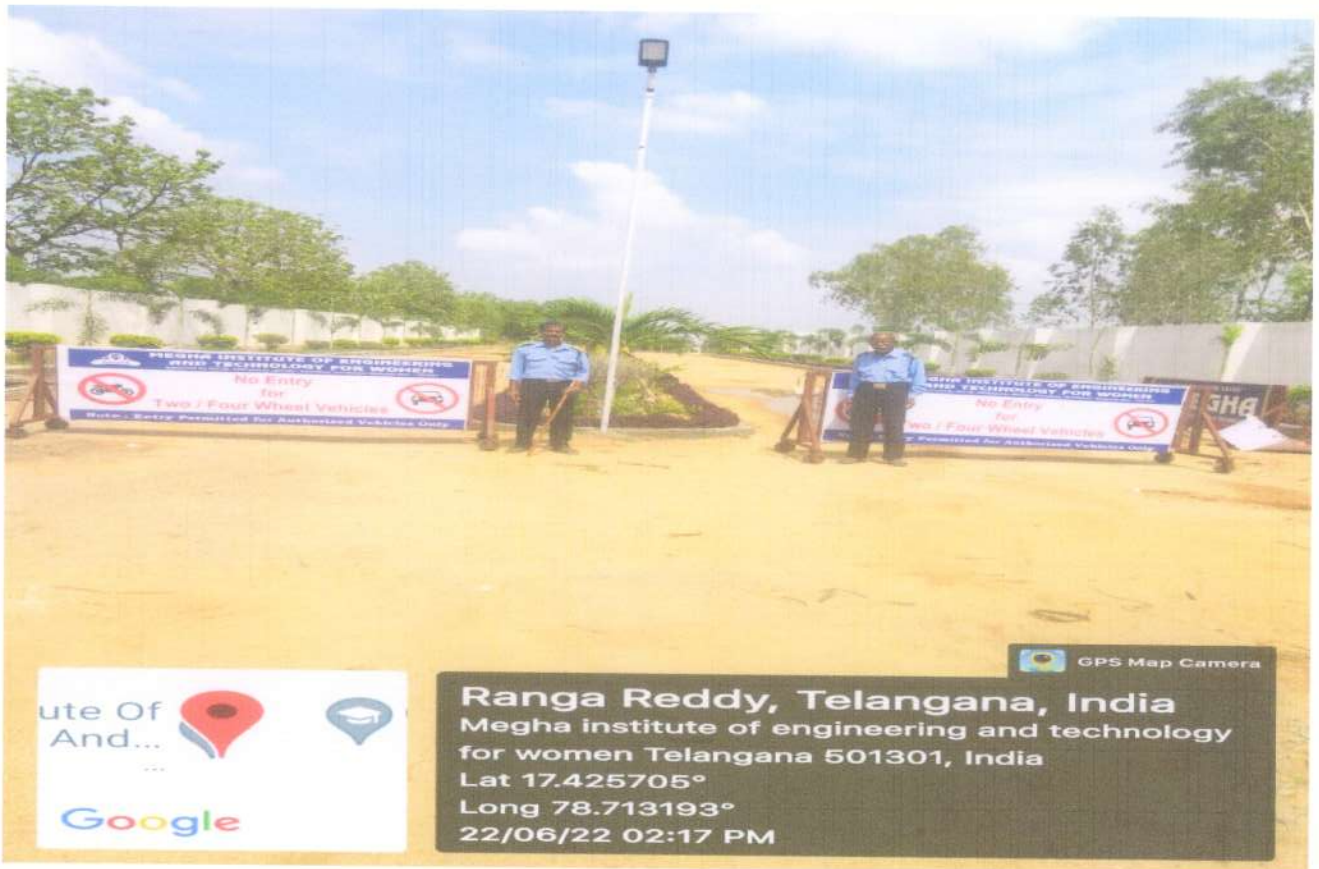

GREEN CAMPUS INITIATIVES

1. Restricted entry of Automobiles

About Restricted entry of Automobiles:

Barricades cautioning that entry are restricted for two and Four Wheel Automobiles at the entrance of the college campus. Professional Security guards have a thorough vigil in restricting the automobiles. Only the authorize personnel are given entry after scrutiny. The entry into the campus is made after entry in the register for outsider along with visitors ID card.

PRINCIPAL
MEGHA INSTITUTE OF ENGINEERING
AND TECHNOLOGY FOR WOMEN.
Edulabad (V), Medchal (D), Telangana State.